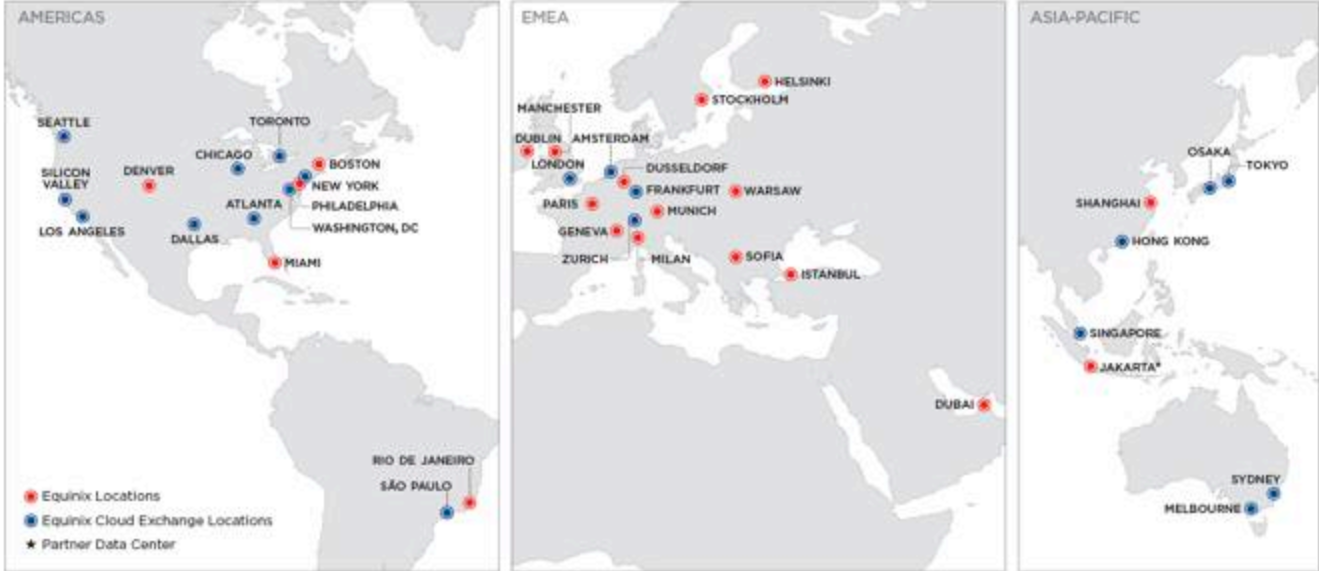

Equinix Cloud Exchange

Instant Cloud, Anywhere

- Globally consume cloud services from the largest cloud service providers:
 - Microsoft Azure
 - Microsoft Office 365
 - Amazon Web Services
 - Google Cloud Interconnect
 - IBM SoftLayer
- Securely deliver your services to enterprises, partners and customers
- Cost effectively connect to hundreds of networks, including Tier 1 operators
- Ensure better availability and leverage dedicated, redundant ports to ensure business continuity

Cloud Exchange locations

Available in 21+ top metros globally

Cross connects and Equinix Cloud Exchange to cloud

Cloud buyers growing by double digits in all segments

Cloud service provider availability

5

Continents

21

Metros

79

IBX Data Centers

Metro \ CSP	AT	CH	DA	LA	NY	SE	SV	TR	DC	SP	AM	FR	LD	PA	ZH	HK	ME	SG	SY	TY	OS
amazon web services			█			█	█		█			█	█	█	█			█	█	█	█
Google Cloud Platform	█	█	█	█	█	█	█	█	█	█	█	█	█	█	█	█		█	█	█	█
Microsoft Azure	█	█	█	█	█	█	█	█	█	█	█	█	█	█	█	█	█	█	█	█	█
ORACLE CLOUD		█							█		█		█					█	█		
SOFTLAYER an IBM Company		█	█				█		█		█			█				█	█	█	█