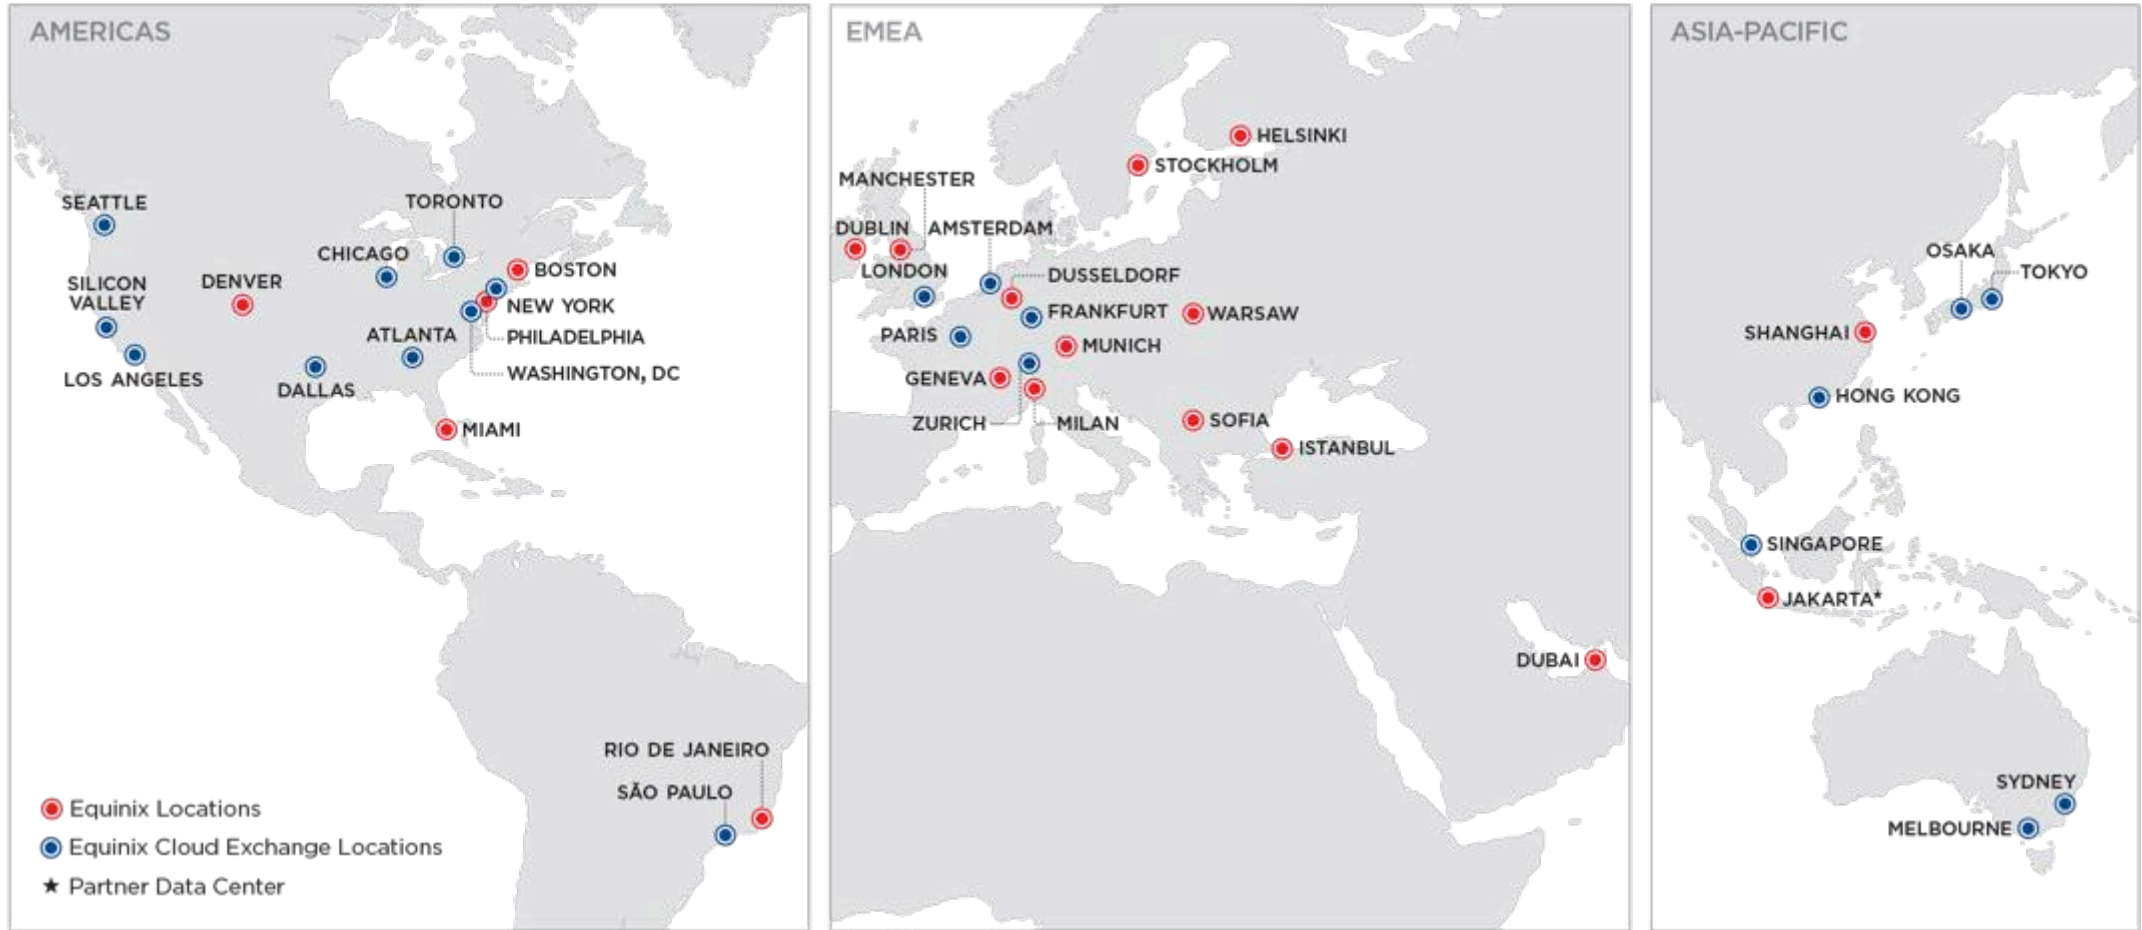

EQUINIX

Cloud Service Provider Use Cases

Equinix Cloud Exchange

Powering the interconnected enterprises of tomorrow

Connect to multiple cloud service providers instantly and securely minimizing latency and costs.

Equinix Cloud Exchange

Instant Cloud, Anywhere

- Globally consume cloud services from the largest cloud service providers:
 - Microsoft Azure
 - Microsoft Office 365
 - Amazon Web Services
 - Google Cloud Interconnect
 - IBM SoftLayer
- Securely deliver your services to enterprises, partners and customers
- Cost effectively connect to hundreds of networks, including Tier 1 operators
- Ensure better availability and leverage dedicated, redundant ports to ensure business continuity

Cloud Exchange locations

Available in 21+ top metros globally

Cross connects and Equinix Cloud Exchange to cloud

Cloud buyers growing by double digits in all segments

Cloud service provider availability

5

Continents

21

Metros

79

IBX Data Centers

Metro \ CSP	AT	CH	DA	LA	NY	SE	SV	TR	DC	SP	AM	FR	LD	PA	ZH	HK	ME	SG	SY	TY	OS
amazon web services			█			█	█		█			█	█	█	█			█	█	█	█
Google Cloud Platform	█	█	█	█	█	█	█	█	█	█	█	█	█	█	█	█		█	█	█	█
Microsoft Azure	█	█	█	█	█	█	█	█	█	█	█	█	█	█	█	█	█	█	█	█	█
ORACLE CLOUD		█							█		█		█					█	█		
SOFTLAYER an IBM Company		█	█				█		█		█			█				█	█	█	█